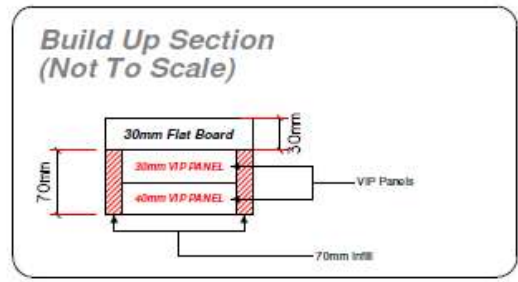

Contact us:

Call on: +44 (0) 1642 677342 | www.taperedplus.co.uk

TaperedPlus Limited

VIP+ Insulation

Design Consideration - A supported design service is provided with the VIP+ range

70mm VIP Panel (40mm+30mm) with 30mm PIR Overlay