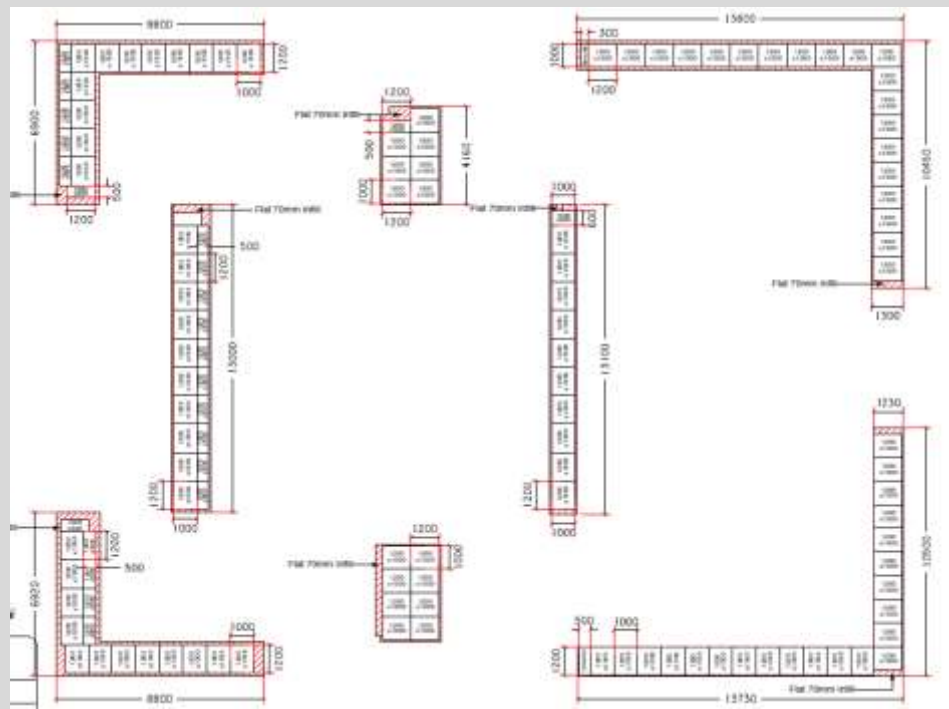

Supply & Installation

VIP+ can be successfully installed in floor, wall and roof applications.

Sizes / Thicknesses Available

Board sizes range up to 900 x600 and are available in the following thicknesses: 25mm, 30mm, 40mm, 50mm.

Contact us:

Call on: +44 (0) 1642 677342 | www.taperedplus.co.uk

TaperedPlus Limited

VIP+ Insulation

Design Consideration - A supported design service is provided with the VIP+ range

70mm VIP Panel (40mm+30mm) with 30mm PIR Overlay